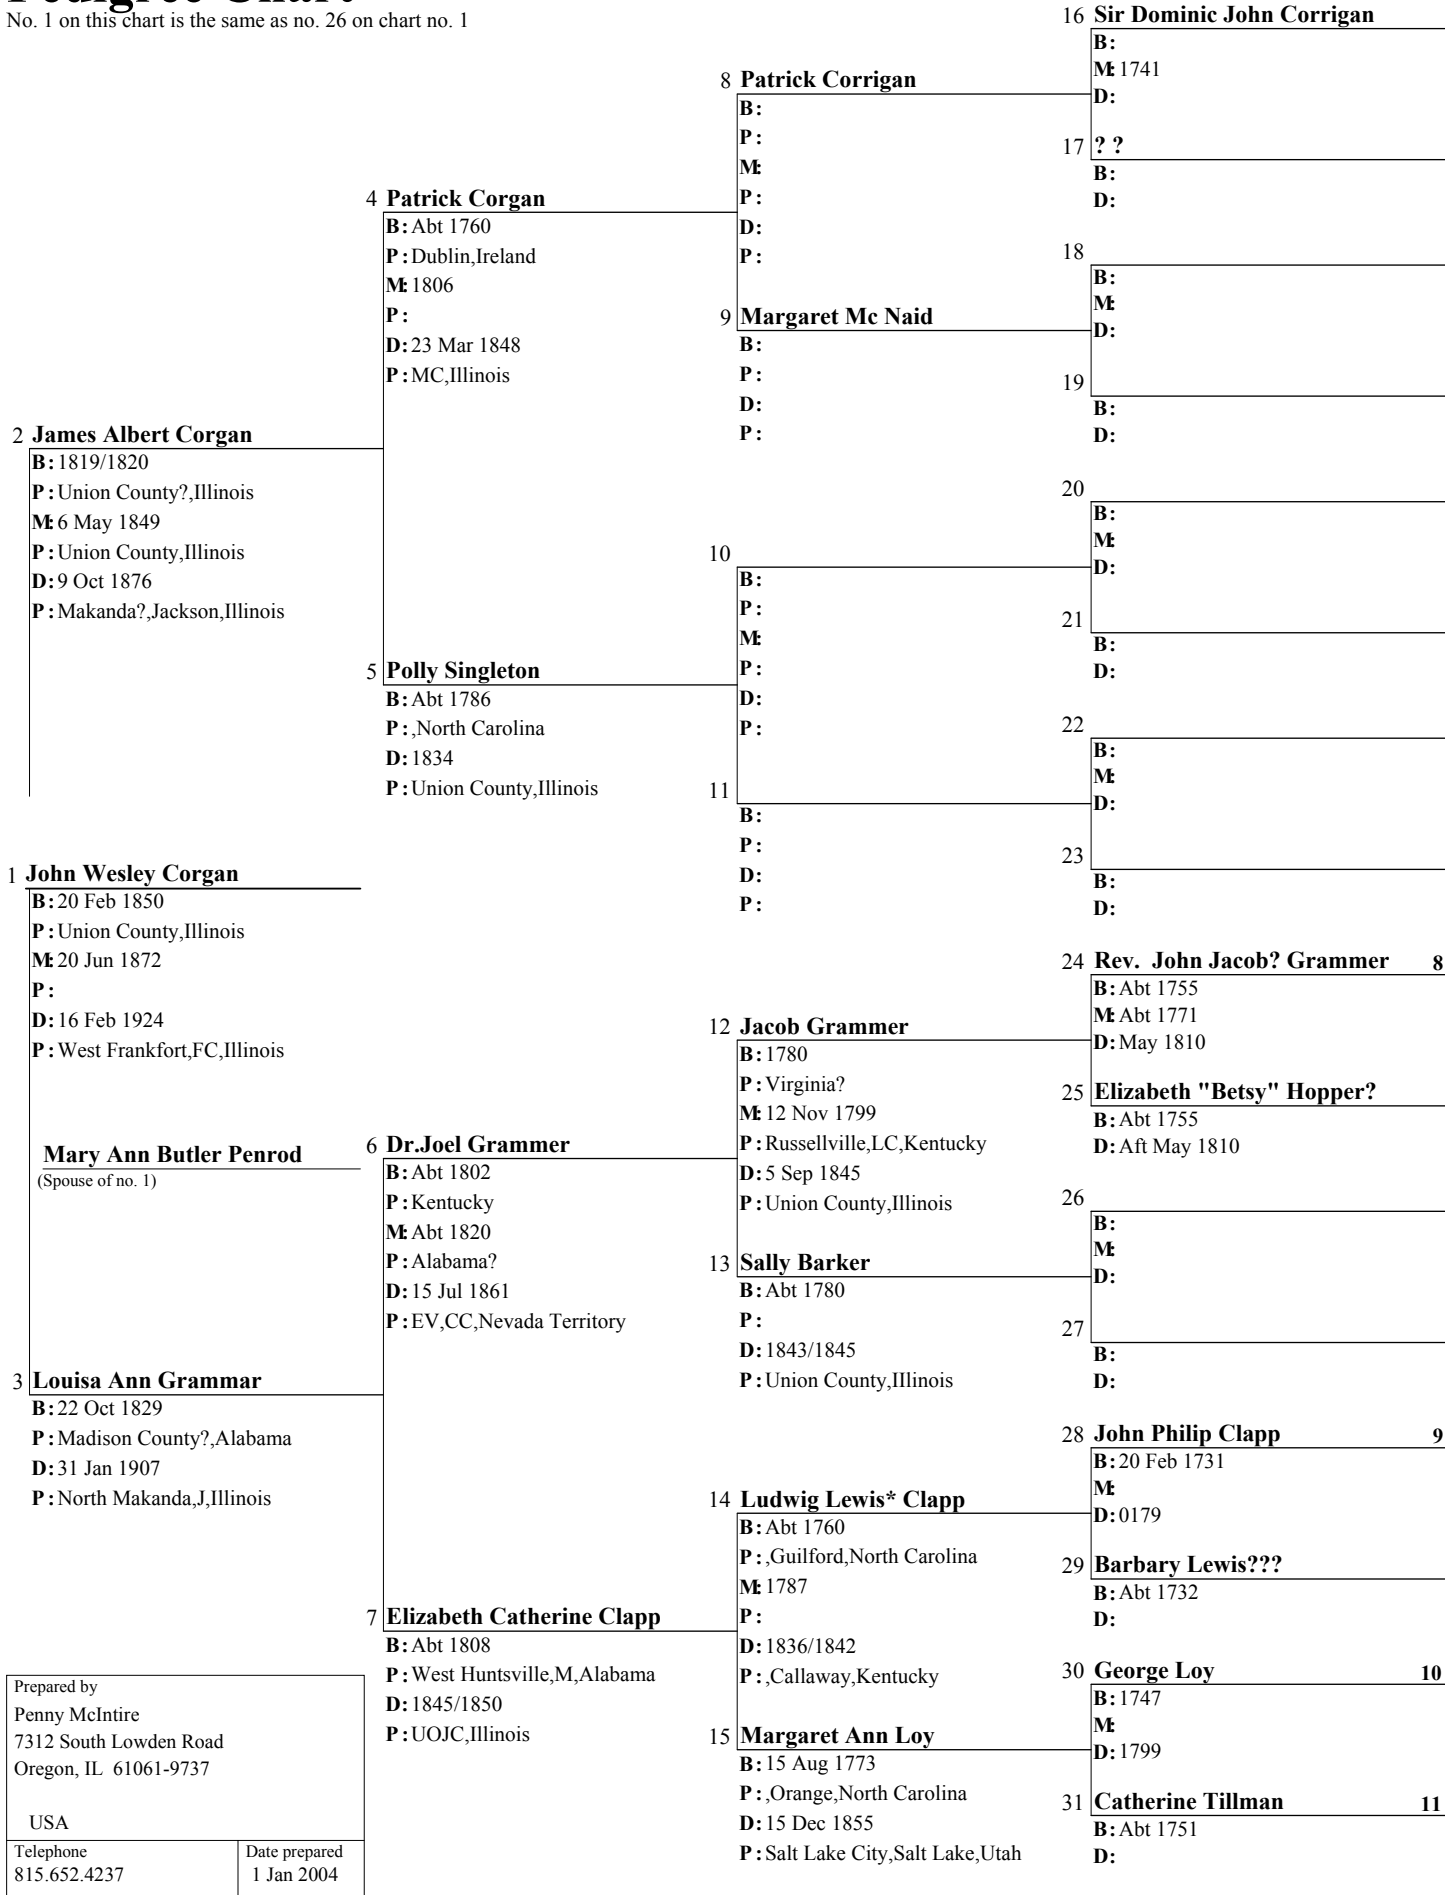

Pedigree Chart

Chart no. 1

Prepared by Penny McIntire 7312 South Lowden Road Oregon, IL 61061-9737	
USA	
Telephone 815.652.4237	Date prepared 1 Jan 2004

Pedigree Chart

No. 1 on this chart is the same as no. 26 on chart no. 1

Prepared by Penny McIntire 7312 South Lowden Road Oregon, IL 61061-9737	
USA	
Telephone 815.652.4237	Date prepared 1 Jan 2004

Pedigree Chart

No. 1 on this chart is the same as no. 24 on chart no. 4

Prepared by Penny McIntire 7312 South Lowden Road Oregon, IL 61061-9737	
USA	
Telephone 815.652.4237	Date prepared 1 Jan 2004

Pedigree Chart

No. 1 on this chart is the same as no. 28 on chart no. 4

Prepared by Penny McIntire 7312 South Lowden Road Oregon, IL 61061-9737	
USA	
Telephone 1815 670 4237	Date prepared 1 Jan 2004