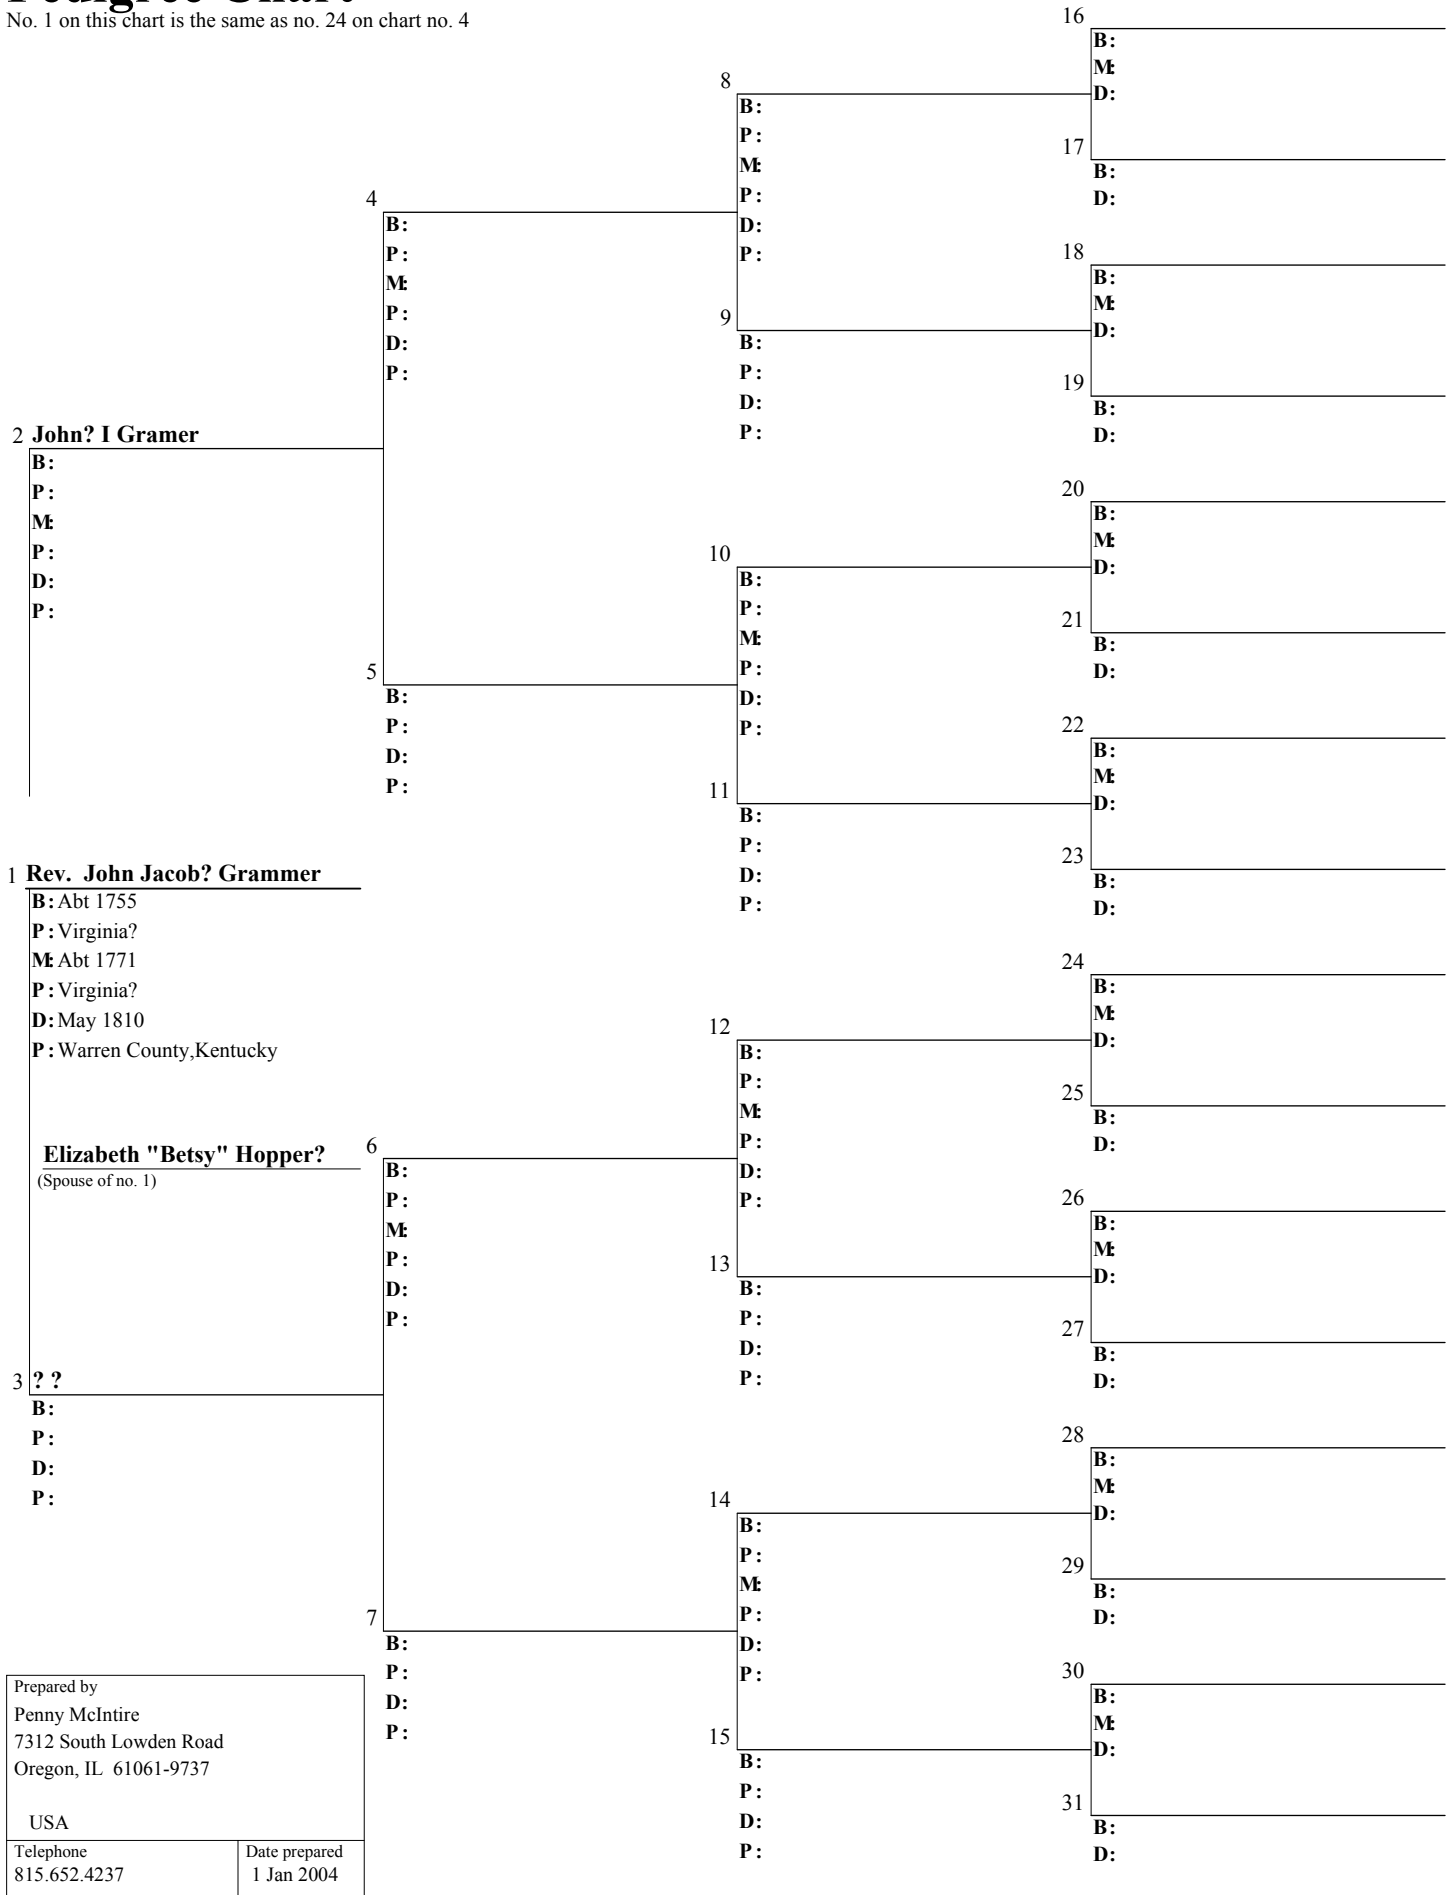

Pedigree Chart

Chart no. 1

Prepared by Penny McIntire 7312 South Lowden Road Oregon, IL 61061-9737	
USA	
Telephone 815.652.4237	Date prepared 1 Jan 2004

Pedigree Chart

No. 1 on this chart is the same as no. 26 on chart no. 1

Prepared by Penny McIntire 7312 South Lowden Road Oregon, IL 61061-9737	
USA	
Telephone 815.652.4237	Date prepared 1 Jan 2004

Pedigree Chart

No. 1 on this chart is the same as no. 24 on chart no. 4

Prepared by Penny McIntire 7312 South Lowden Road Oregon, IL 61061-9737	
USA	
Telephone 815.652.4237	Date prepared 1 Jan 2004