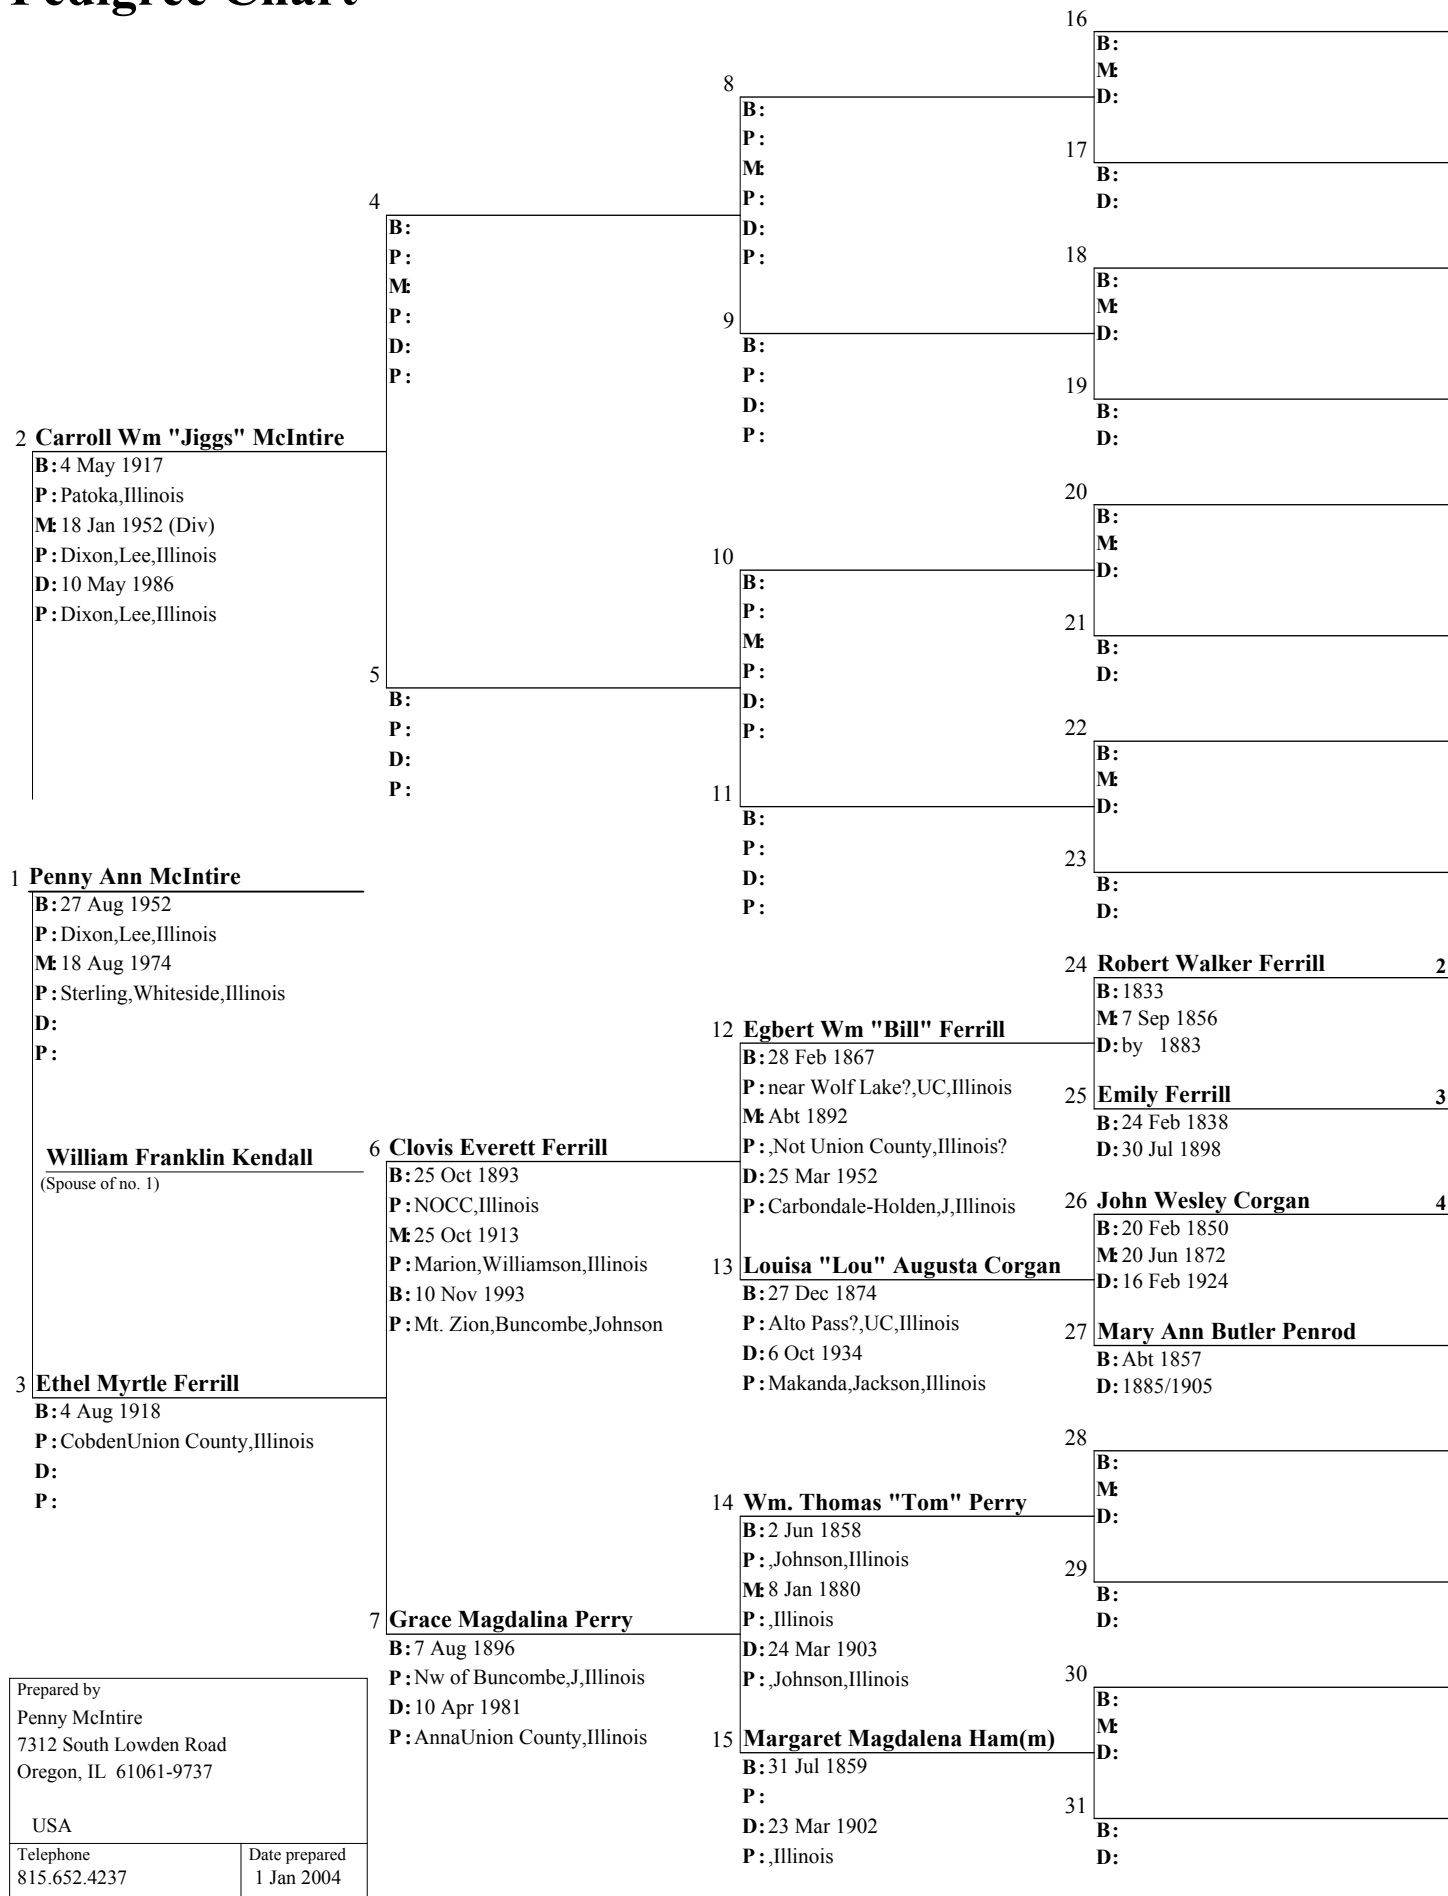

Pedigree Chart

Chart no. 1

Prepared by Penny McIntire 7312 South Lowden Road Oregon, IL 61061-9737	
USA	
Telephone 815.652.4237	Date prepared 1 Jan 2004

Pedigree Chart

No. 1 on this chart is the same as no. 26 on chart no. 1

Prepared by Penny McIntire 7312 South Lowden Road Oregon, IL 61061-9737	
USA	
Telephone 815.652.4237	Date prepared 1 Jan 2004

Pedigree Chart

No. 1 on this chart is the same as no. 24 on chart no. 4

Prepared by Penny McIntire 7312 South Lowden Road Oregon, IL 61061-9737	
USA	
Telephone 815.652.4237	Date prepared 1 Jan 2004