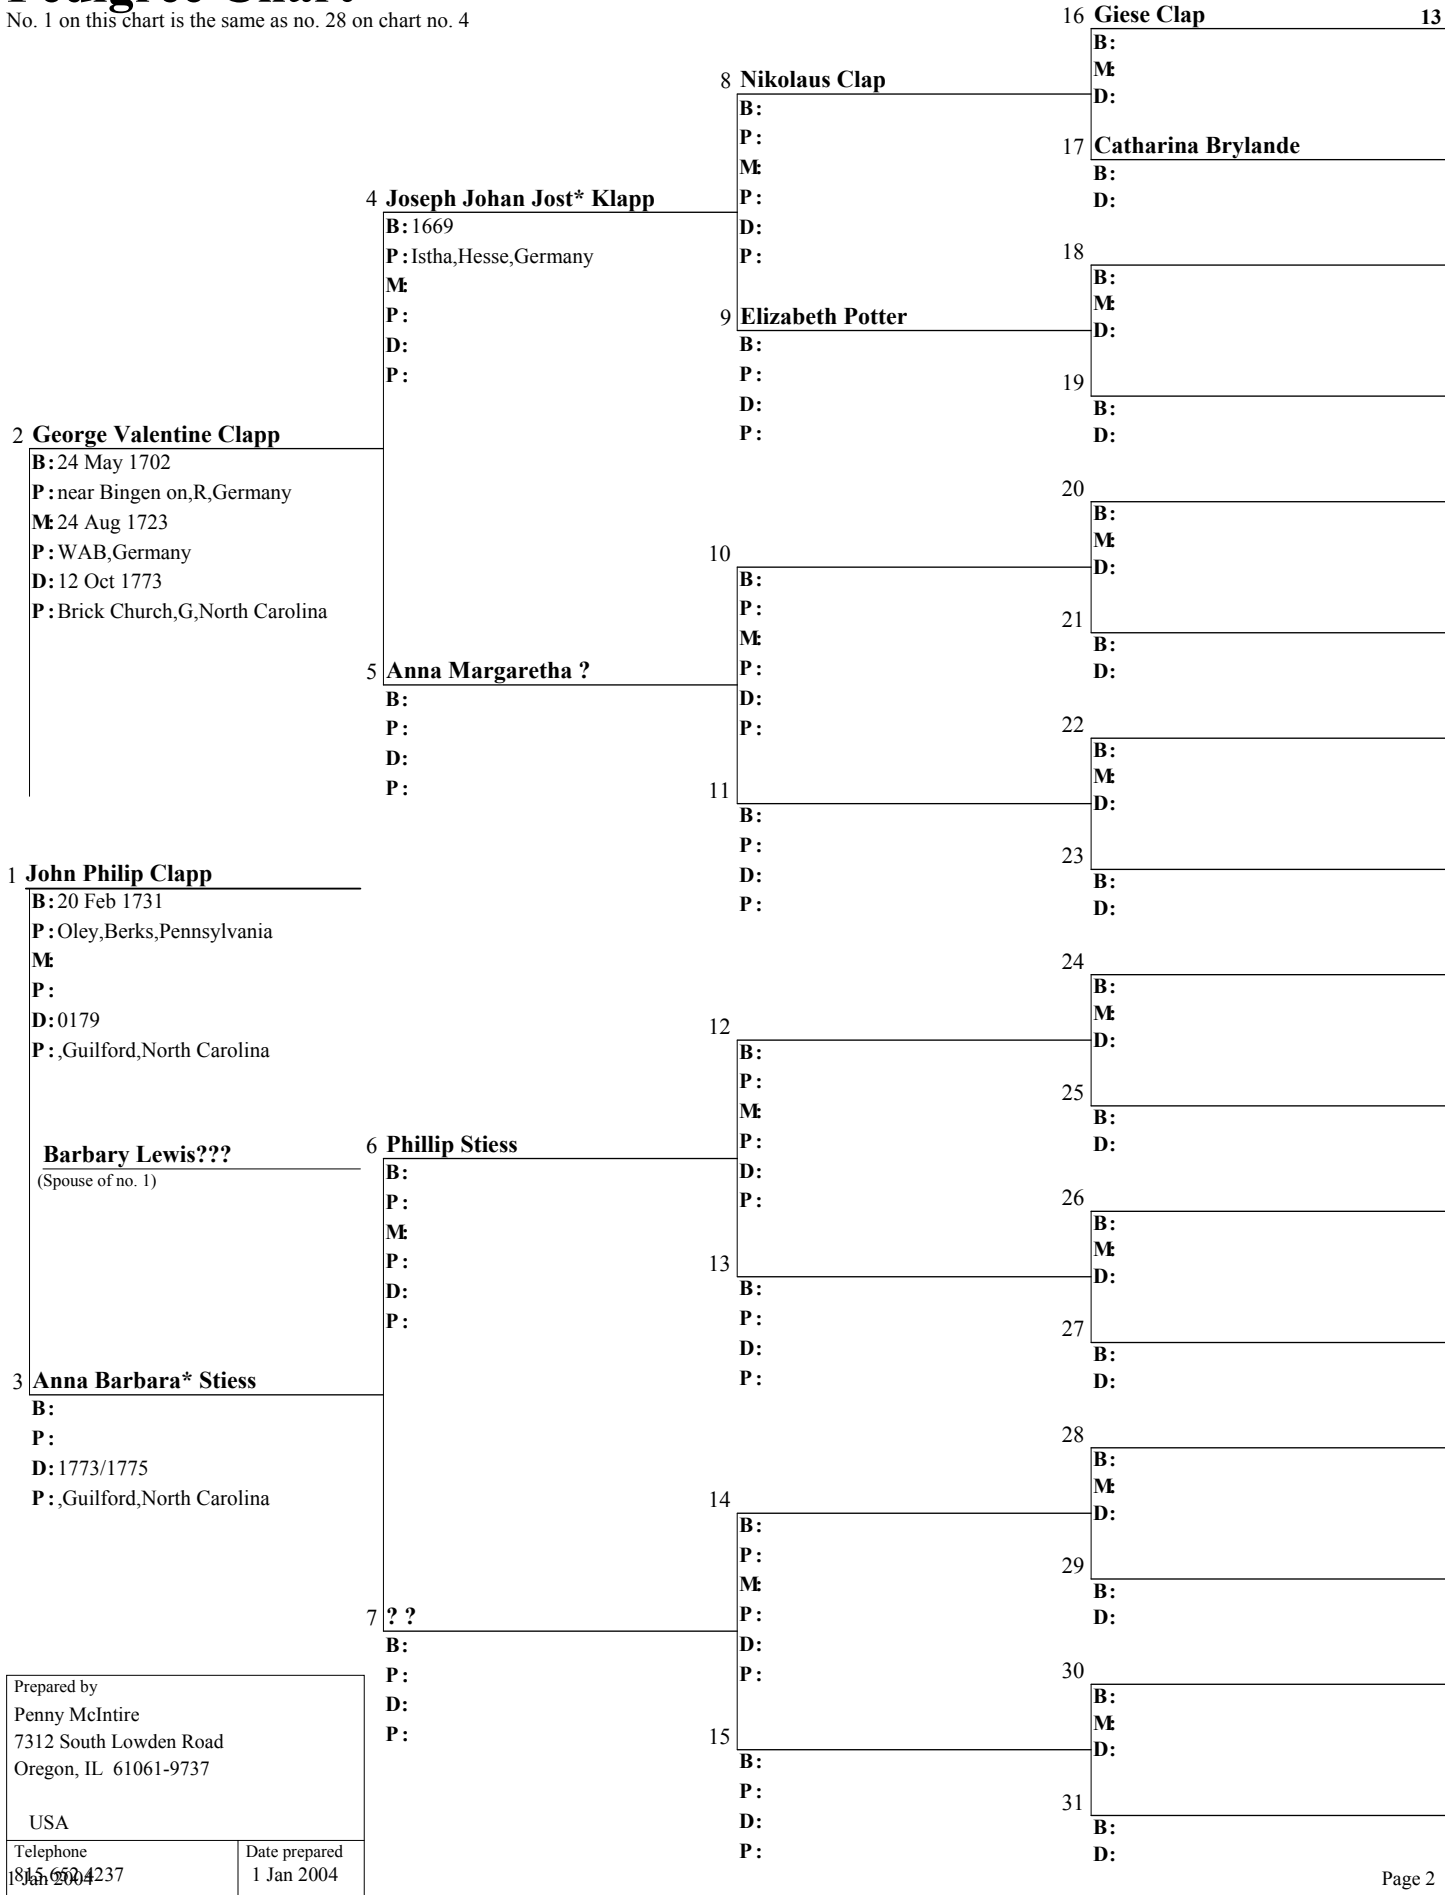

Pedigree Chart

Chart no. 1

Prepared by Penny McIntire 7312 South Lowden Road Oregon, IL 61061-9737	
USA	
Telephone 815.652.4237	Date prepared 1 Jan 2004

Pedigree Chart

No. 1 on this chart is the same as no. 26 on chart no. 1

Prepared by Penny McIntire 7312 South Lowden Road Oregon, IL 61061-9737	
USA	
Telephone 815.652.4237	Date prepared 1 Jan 2004

Pedigree Chart

No. 1 on this chart is the same as no. 24 on chart no. 4

Prepared by Penny McIntire 7312 South Lowden Road Oregon, IL 61061-9737	
USA	
Telephone 815.652.4237	Date prepared 1 Jan 2004

Pedigree Chart

No. 1 on this chart is the same as no. 28 on chart no. 4

Prepared by Penny McIntire 7312 South Lowden Road Oregon, IL 61061-9737	
USA	
Telephone 1815 670 4237	Date prepared 1 Jan 2004